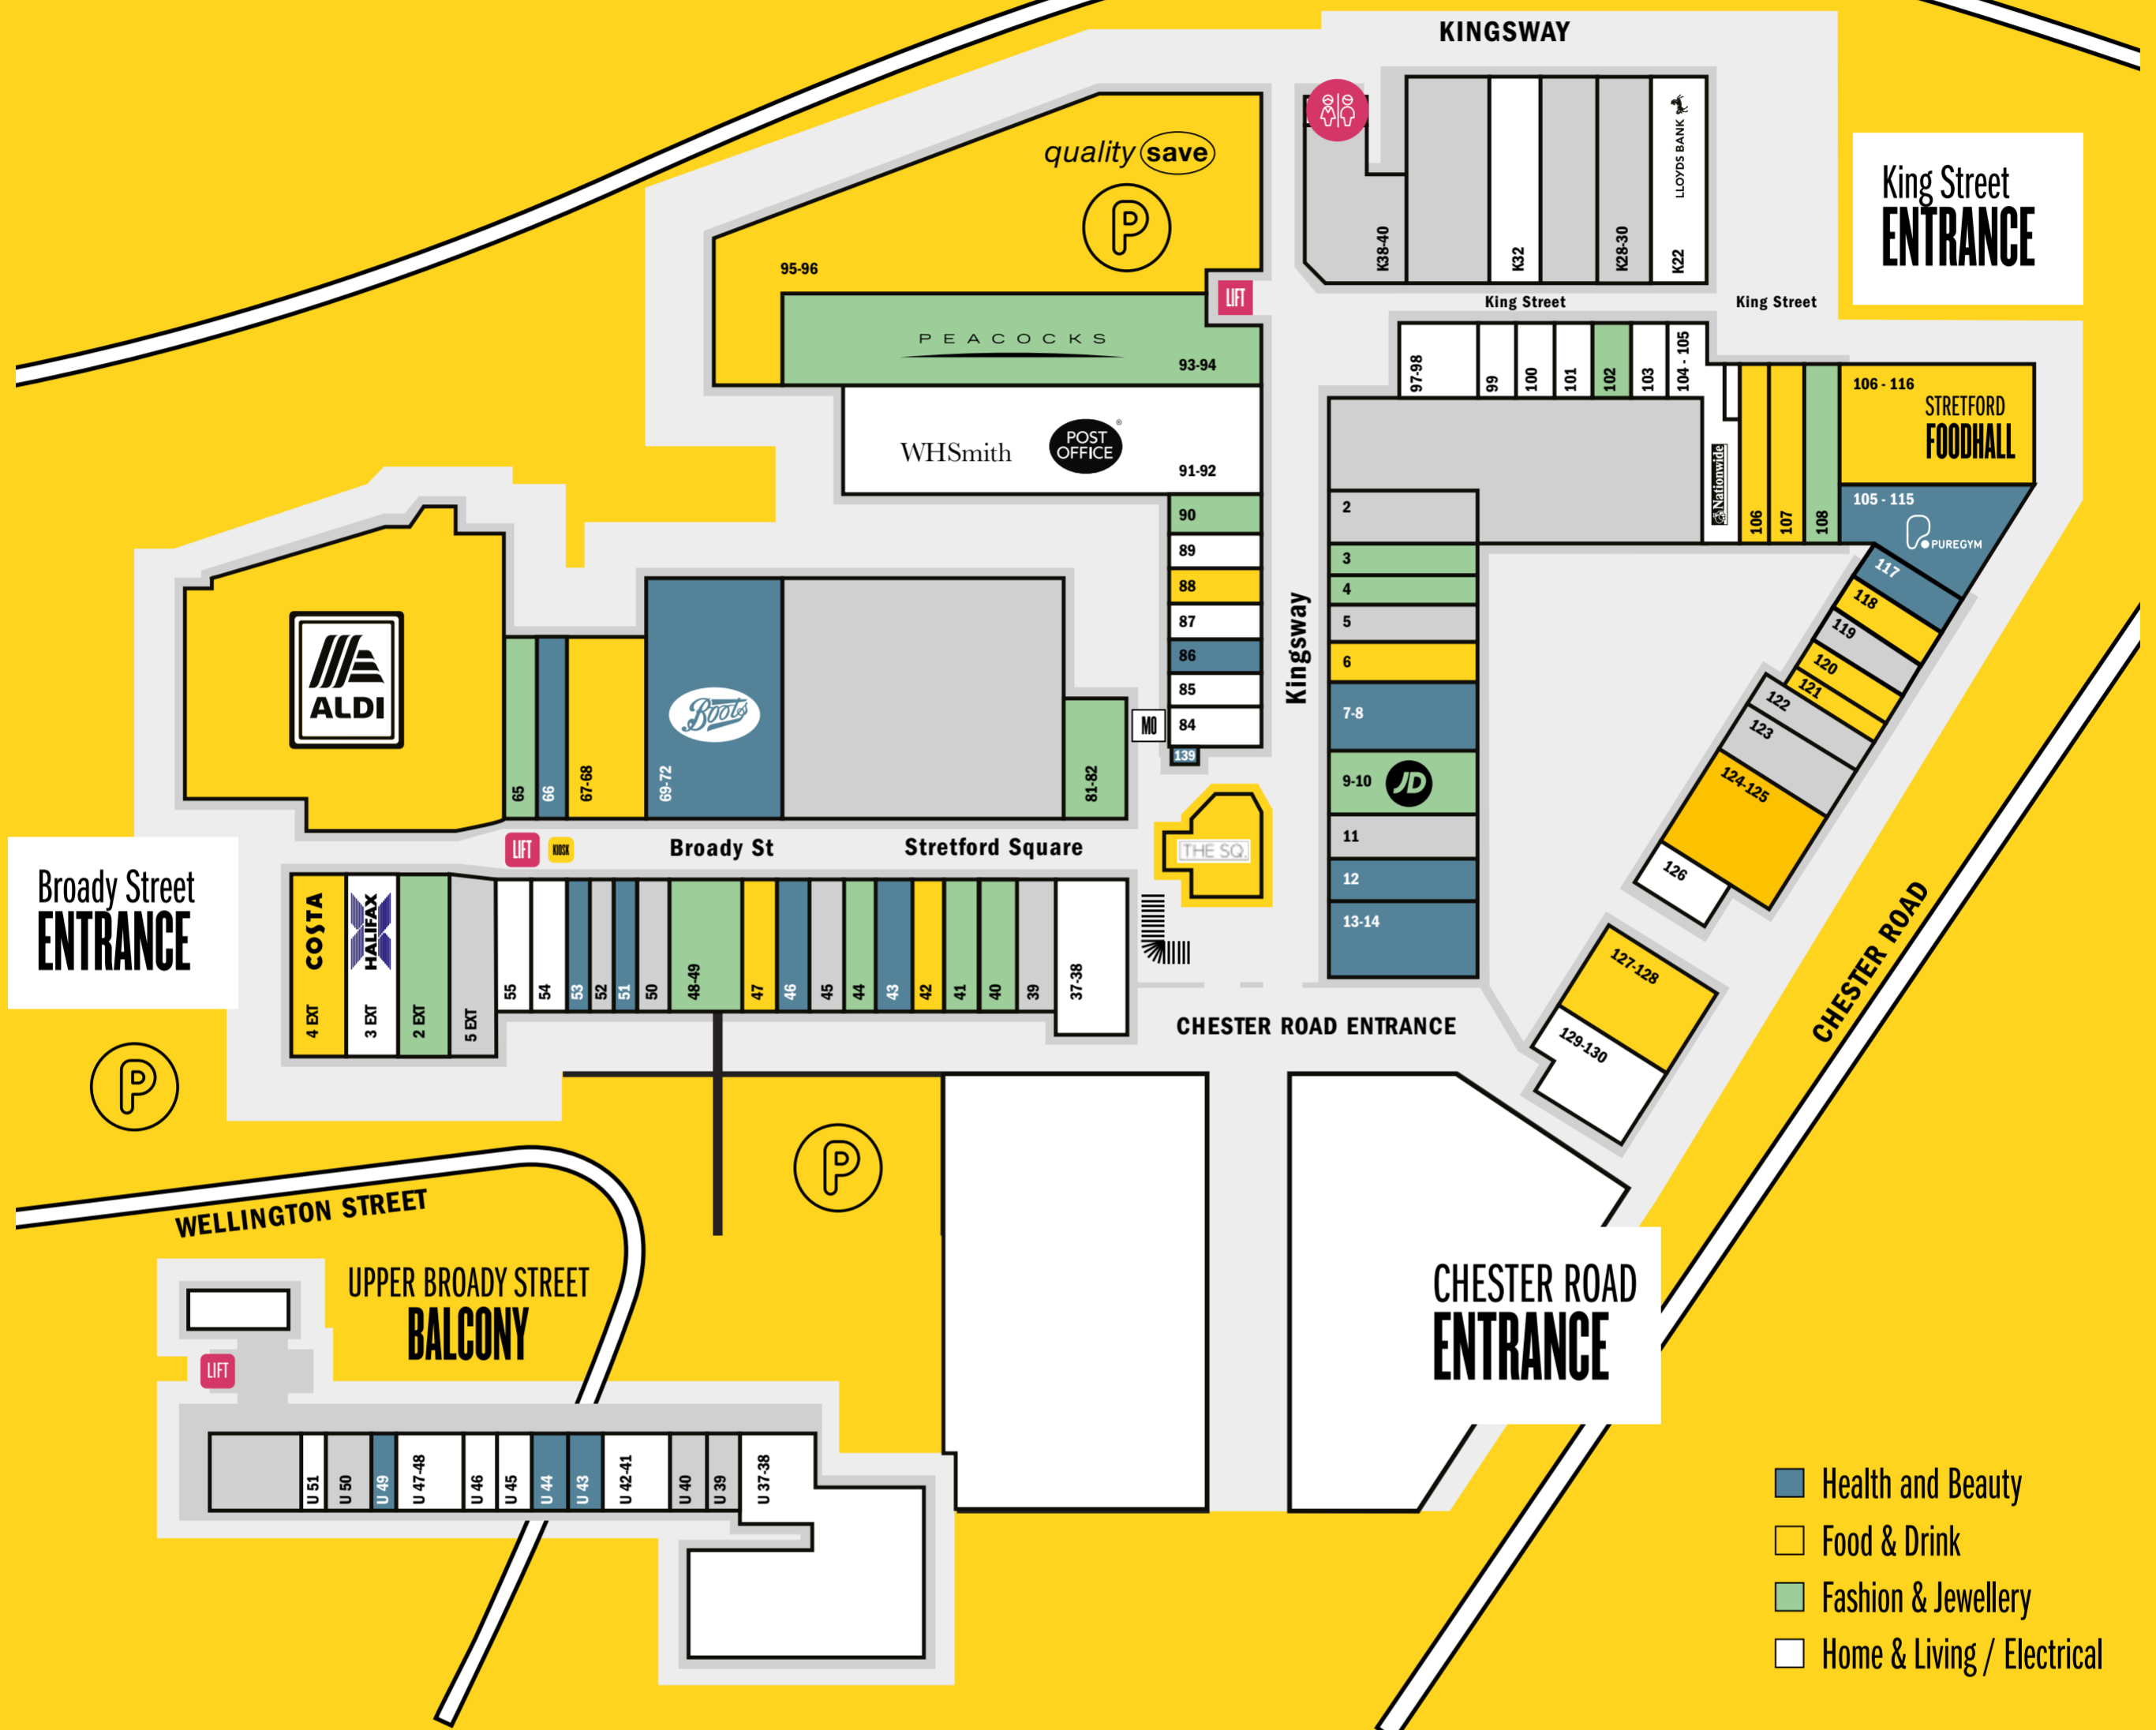

STRETTFORD

- Health and Beauty
- Food & Drink
- Fashion & Jewellery
- Home & Living / Electrical

AAA Mobiles	55 Broady Street
Aldi	5 External Broady Street
Barnardos	108 King Street External
Boots the Chemist	69-72 Broady Street
British Heart Foundation	K32 King Street
Calm Connections	7-8 Kingsway
Card Factory	97-98 King Street
Cirkl. Studios	U37-38 Broady Street Balcony
Clarks Shoes	102 King Street
Classy Nails	43 Broady Street
Costa Coffee	4 External
Dental Surgery	U43 Broady Street Balcony
Delabel'd	4 Kingsway
Ebonies	86 Kingsway
EE	89 Kingsway
Fonezone	On the Mall outside Half Price Outlet
Fragrance Shop	139 Centre Square
Future Cuts	117 Chester Road
Get Comfy	84 Kingsway
Glam Academy	53 Broady Street
Glam Boutique	3 Broady Street
Gola Gifts	100 King Street
Greenhalghs	88 Kingsway
Greggs	6 Kingsway

Quality Save	95-96 Kingsway
Reel Around the Fountain	U41-42 Broady St Balcony
Ruby's Beautician	U44 Broady Street Balcony
Saniyas Brow Bar	46 Broady Street
Shaws Amusements	103 King Street
Shozone	2 External Broady Street
Stretford Canteen	118 Chester Road
Sofi	90 Kingsway
Soul Juice	121 Chester Road
Special Eyes	51 Broady Street
Specsavers	12 Kingsway
Stitched Up	40 Broady Street
Streetwise Direct.com	48-49 Broady Street
Stretford Foodhall	106-116 Chester Road
Sweet Deceits	42 Broady Street
The Hive	124-125 Chester Road
The SQ	Middle of the mall
Trafford Shopmobility	54 Broady Street
Uplift	120 Chester Road
VIP	87 Kingsway
WHSmith	91-92 Kingsway
Working Well	U45 & 47-48 Broady Street Balcony